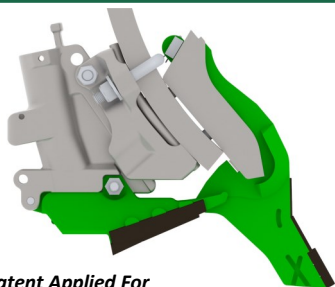

Above: Kwik Fit full seeding system with paired row 95mm Seeker Wing, Dry Fertiliser Boot and 14mm Liquid Lo-Thro Point. \$320 excluding GST

◆ Multiple closing tool options

Kwik Fit provides flexibility to easily change between Paired and Single Row with the option of three different closers for the same mount. There are now two Paired Row Seeker Wings to choose from; either standard 95mm wide wing or narrower 75mm wing for closer rows and less soil throw. A Single Row 45mm closer is also available

This system compliments our extensive range of Seeding Points and gives the farmer over 20 different seeding configurations

◆ One bracket fits all

The same bracket fits all Double Bolt, Flat-On, C Shank tynes

◆ All bolts accessible by air ratchet

Patent Applied For

Kwik Fit Full Seeding Assemblies

Various NT11 point options available

Patent Applied For

*Kwik Fit Full Seeding Assembly
with paired row 95mm Seeker
Wing, Dry Fertiliser Boot and
14mm Lo-Thro Point
\$295 excluding GST*

Patent Applied For

*Kwik Fit Full Seeding Assembly
with paired row 95mm Seeker
Wing, and 14mm Liquid Lo-Thro
Point
\$280 excluding GST*

Patent Applied For

*Kwik Fit Full Seeding Assembly
with paired row 75mm Seeker
Wing and 14mm Lo-Thro Point
\$250 excluding GST*