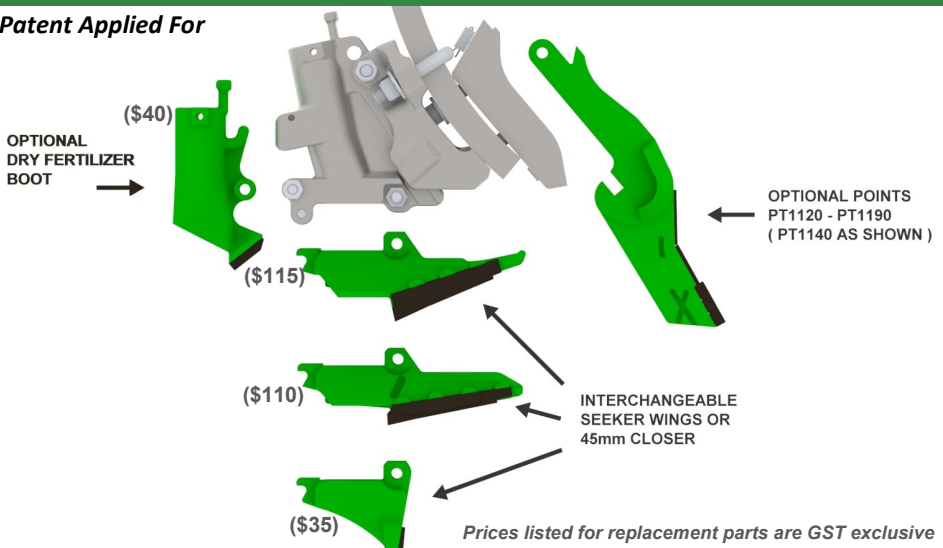

Above: Kwik Fit full seeding system with paired row 95mm Seeker Wing, Dry Fertiliser Boot and 14mm Liquid Lo-Thro Point. \$320 excluding GST

◆ Multiple closing tool options

Kwik Fit provides flexibility to easily change between Paired and Single Row with the option of three different closers for the same mount. There are now two Paired Row Seeker Wings to choose from; either standard 95mm wide wing or narrower 75mm wing for closer rows and less soil throw. A Single Row 45mm closer is also available

◆ Dry and Liquid Fertiliser Options

There is an optional dry fertiliser boot available for double shooting and provision for liquid down the point slot and/or with seed

◆ Compatible with our existing NT11 Point & Holder System

This system compliments our extensive range of Seeding Points and gives the farmer over 20 different seeding configurations

◆ One bracket fits all

The same bracket fits all Double Bolt, Flat-On, C Shank tynes

◆ All bolts accessible by air ratchet

Patent Applied For

Kwik Fit Full Seeding Assemblies

Various NT11 point options available

Patent Applied For

*Kwik Fit Full Seeding Assembly
with paired row 95mm Seeker
Wing, Dry Fertiliser Boot and
14mm Lo-Thro Point
\$295 excluding GST*