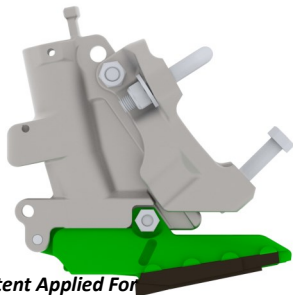

Patent Applied For

*Kwik Fit Full Seeding Assembly
with paired row 95mm Seeker
Wing, and 14mm Liquid Lo-Thro
Point
\$280 excluding GST*

Patent Applied For

*Kwik Fit Full Seeding Assembly
with paired row 75mm Seeker
Wing and 14mm Lo-Thro Point
\$250 excluding GST*

Patent Applied For

*Kwik Fit Full Seeding Assembly
with single row 45mm Closer and
14mm Lo-Thro Point
\$175 excluding GST*

Kits pictured are examples only, various point and closer combinations available. Use our new Seeding Kit Builder at www.agmaster.com.au to get your specific part number and price

Kwik Fit Boot Assemblies (no point)

Compatible with NT11 Points and Holders

Patent Applied For

*Kwik Fit Boot Assembly with
paired row 95mm Seeker Wing
and Dry Fertiliser Boot*

\$225 excluding GST

Patent Applied For

*Kwik Fit Boot Assembly with
paired row 95mm Seeker Wing*

\$185 excluding GST

Patent Applied For

*Kwik Fit Boot Assembly with
paired row 75mm Seeker Wing*

\$180 excluding GST

Patent Applied For

*Kwik Fit Boot Assembly with
single row 45mm Closer*