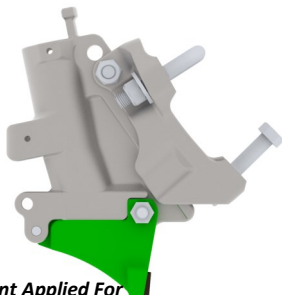

Above: Kwik Fit full seeding system with paired row 95mm Seeker Wing, Dry Fertiliser Boot and 14mm Liquid Lo-Thro Point. \$320 excluding GST

◆ Multiple closing tool options

Kwik Fit provides flexibility to easily change between Paired and Single Row with the option of three different closers for the same mount. There are now two Paired Row Seeker Wings to choose from; either standard 95mm wide wing or narrower 75mm wing for closer rows and less soil throw. A Single Row 45mm closer is also available

◆ All bolts accessible by air ratchet

Patent Applied For

Kwik Fit Full Seeding Assemblies

Various NT11 point options available

Patent Applied For

*Kwik Fit Full Seeding Assembly
with paired row 95mm Seeker
Wing, Dry Fertiliser Boot and
14mm Lo-Thro Point
\$295 excluding GST*

Kwik Fit Boot Assemblies (no point)

Compatible with NT11 Points and Holders

Patent Applied For

*Kwik Fit Boot Assembly with
paired row 95mm Seeker Wing
and Dry Fertiliser Boot*

\$225 excluding GST

Patent Applied For

*Kwik Fit Boot Assembly with
paired row 95mm Seeker Wing*

\$185 excluding GST

Patent Applied For

*Kwik Fit Boot Assembly with
paired row 75mm Seeker Wing*

\$180 excluding GST

Patent Applied For

*Kwik Fit Boot Assembly with
single row 45mm Closer*