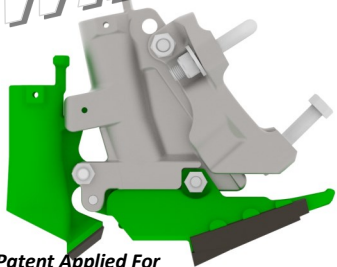

◆ All bolts accessible by air ratchet

Patent Applied For

Kwik Fit Full Seeding Assemblies

Various NT11 point options available

Patent Applied For

*Kwik Fit Full Seeding Assembly
with paired row 95mm Seeker
Wing, Dry Fertiliser Boot and
14mm Lo-Thro Point
\$295 excluding GST*

Patent Applied For

*Kwik Fit Full Seeding Assembly
with paired row 95mm Seeker
Wing, and 14mm Liquid Lo-Thro
Point
\$280 excluding GST*

Patent Applied For

*Kwik Fit Full Seeding Assembly
with paired row 75mm Seeker
Wing and 14mm Lo-Thro Point
\$250 excluding GST*

Patent Applied For

*Kwik Fit Full Seeding Assembly
with single row 45mm Closer and
14mm Lo-Thro Point
\$175 excluding GST*

Kits pictured are examples only, various point and closer combinations available. Use our new Seeding Kit Builder at www.agmaster.com.au to get your specific part number and price

Kwik Fit Boot Assemblies (no point)

Compatible with NT11 Points and Holders

Patent Applied For

*Kwik Fit Boot Assembly with
paired row 95mm Seeker Wing
and Dry Fertiliser Boot*

\$225 excluding GST

Patent Applied For