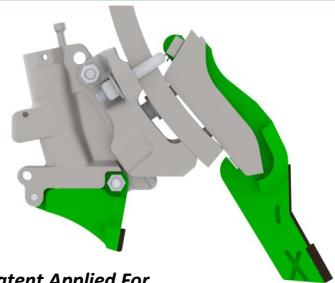

Above: Kwik Fit full seeding system with paired row 95mm Seeker Wing, Dry Fertiliser Boot and 14mm Liquid Lo-Thro Point. \$320 excluding GST

◆ Multiple closing tool options

Kwik Fit provides flexibility to easily change between Paired and Single Row with the option of three different closers for the same mount. There are now two Paired Row Seeker Wings to choose from; either standard 95mm wide wing or narrower 75mm wing for closer rows and less soil throw. A Single Row 45mm closer is also available

This system compliments our extensive range of Seeding Points and gives the farmer over 20 different seeding configurations

◆ One bracket fits all

The same bracket fits all Double Bolt, Flat-On, C Shank tynes

◆ All bolts accessible by air ratchet

Patent Applied For

Kwik Fit Full Seeding Assemblies

Various NT11 point options available

Patent Applied For

*Kwik Fit Full Seeding Assembly
with paired row 95mm Seeker
Wing, Dry Fertiliser Boot and
14mm Lo-Thro Point
\$295 excluding GST*

Patent Applied For

*Kwik Fit Full Seeding Assembly
with paired row 95mm Seeker
Wing, and 14mm Liquid Lo-Thro
Point
\$280 excluding GST*

Patent Applied For

*Kwik Fit Full Seeding Assembly
with paired row 75mm Seeker
Wing and 14mm Lo-Thro Point
\$250 excluding GST*