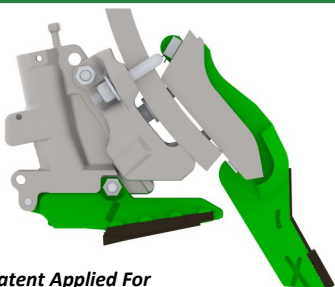

Above: Kwik Fit full seeding system with paired row 95mm Seeker Wing, Dry Fertiliser Boot and 14mm Liquid Lo-Thro Point. \$320 excluding GST

◆ Multiple closing tool options

Kwik Fit provides flexibility to easily change between Paired and Single Row with the option of three different closers for the same mount. There are now two Paired Row Seeker Wings to choose from; either standard 95mm wide wing or narrower 75mm wing for closer rows and less soil throw. A Single Row 45mm closer is also available

This system compliments our extensive range of Seeding Points and gives the farmer over 20 different seeding configurations

◆ One bracket fits all

The same bracket fits all Double Bolt, Flat-On, C Shank tynes

◆ All bolts accessible by air ratchet

Patent Applied For

Kwik Fit Full Seeding Assemblies

Various NT11 point options available

Patent Applied For

*Kwik Fit Full Seeding Assembly
with paired row 95mm Seeker
Wing, Dry Fertiliser Boot and
14mm Lo-Thro Point
\$295 excluding GST*

Patent Applied For

*Kwik Fit Full Seeding Assembly
with paired row 95mm Seeker
Wing, and 14mm Liquid Lo-Thro
Point
\$280 excluding GST*

Patent Applied For

*Kwik Fit Full Seeding Assembly
with paired row 75mm Seeker
Wing and 14mm Lo-Thro Point
\$250 excluding GST*