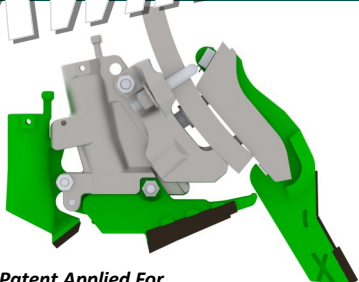

Above: Kwik Fit full seeding system with paired row 95mm Seeker Wing, Dry Fertiliser Boot and 14mm Liquid Lo-Thro Point. \$320 excluding GST

◆ Multiple closing tool options

Kwik Fit provides flexibility to easily change between Paired and Single Row with the option of three different closers for the same mount. There are now two Paired Row Seeker Wings to choose from; either standard 95mm wide wing or narrower 75mm wing for closer rows and less soil throw. A Single Row 45mm closer is also available

This system compliments our extensive range of Seeding Points and gives the farmer over 20 different seeding configurations

◆ One bracket fits all

The same bracket fits all Double Bolt, Flat-On, C Shank tynes

◆ All bolts accessible by air ratchet

Patent Applied For

Kwik Fit Full Seeding Assemblies

Various NT11 point options available

Patent Applied For

*Kwik Fit Full Seeding Assembly
with paired row 95mm Seeker
Wing, Dry Fertiliser Boot and
14mm Lo-Thro Point
\$295 excluding GST*

Patent Applied For

*Kwik Fit Full Seeding Assembly
with paired row 95mm Seeker
Wing, and 14mm Liquid Lo-Thro
Point
\$280 excluding GST*

Patent Applied For

*Kwik Fit Full Seeding Assembly
with paired row 75mm Seeker
Wing and 14mm Lo-Thro Point
\$250 excluding GST*