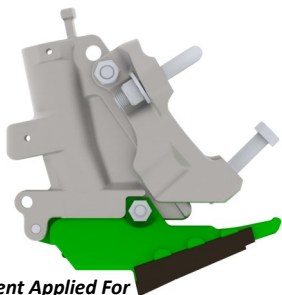

Patent Applied For

*Kwik Fit Full Seeding Assembly
with paired row 95mm Seeker
Wing, and 14mm Liquid Lo-Thro
Point
\$280 excluding GST*

Patent Applied For

*Kwik Fit Full Seeding Assembly
with paired row 75mm Seeker
Wing and 14mm Lo-Thro Point
\$250 excluding GST*

Patent Applied For

*Kwik Fit Full Seeding Assembly
with single row 45mm Closer and
14mm Lo-Thro Point
\$175 excluding GST*

Kits pictured are examples only, various point and closer combinations available. Use our new Seeding Kit Builder at www.agmaster.com.au to get your specific part number and price

Kwik Fit Boot Assemblies (no point)

Compatible with NT11 Points and Holders

Patent Applied For

*Kwik Fit Boot Assembly with
paired row 95mm Seeker Wing
and Dry Fertiliser Boot*

\$225 excluding GST

Patent Applied For

*Kwik Fit Boot Assembly with
paired row 95mm Seeker Wing*

\$185 excluding GST

Patent Applied For

*Kwik Fit Boot Assembly with
paired row 75mm Seeker Wing*

\$180 excluding GST

Patent Applied For

*Kwik Fit Boot Assembly with
single row 45mm Closer*