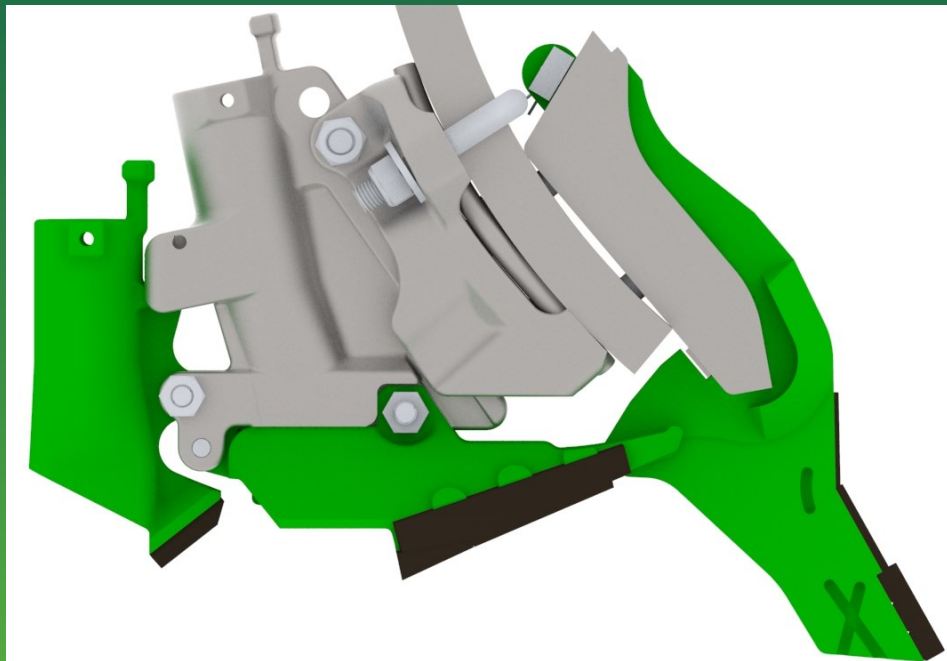

AGMASTER

HARRINGTON® NO-TILL

1800 NO TILL

Kwik Fit ***For Double Bolt*** ***C-Shank Tynes***

NEW
PRODUCT!
FOR 2017

Agmaster is excited to announce the release of our new Seeding Boot concept "Kwik Fit".

Choose from 3 different closing tool options for same mount!

Above: Kwik Fit full seeding system with paired row 95mm Seeker Wing, Dry Fertiliser Boot and 14mm Liquid Lo-Thro Point. \$320 excluding GST

◆ Multiple closing tool options

Kwik Fit provides flexibility to easily change between Paired and Single Row with the option of three different closers for the same mount. There are now two Paired Row Seeker Wings to choose from; either standard 95mm wide wing or narrower 75mm wing for closer rows and less soil throw. A Single Row 45mm closer is also available

◆ Dry and Liquid Fertiliser Options

There is an optional dry fertiliser boot available for double shooting and provision for liquid down the point slot and/or with seed

◆ Compatible with our existing NT11 Point & Holder System

This system compliments our extensive range of Seeding Points and gives the farmer over 20 different seeding configurations

◆ One bracket fits all

The same bracket fits all Double Bolt, Flat-On, C Shank tynes